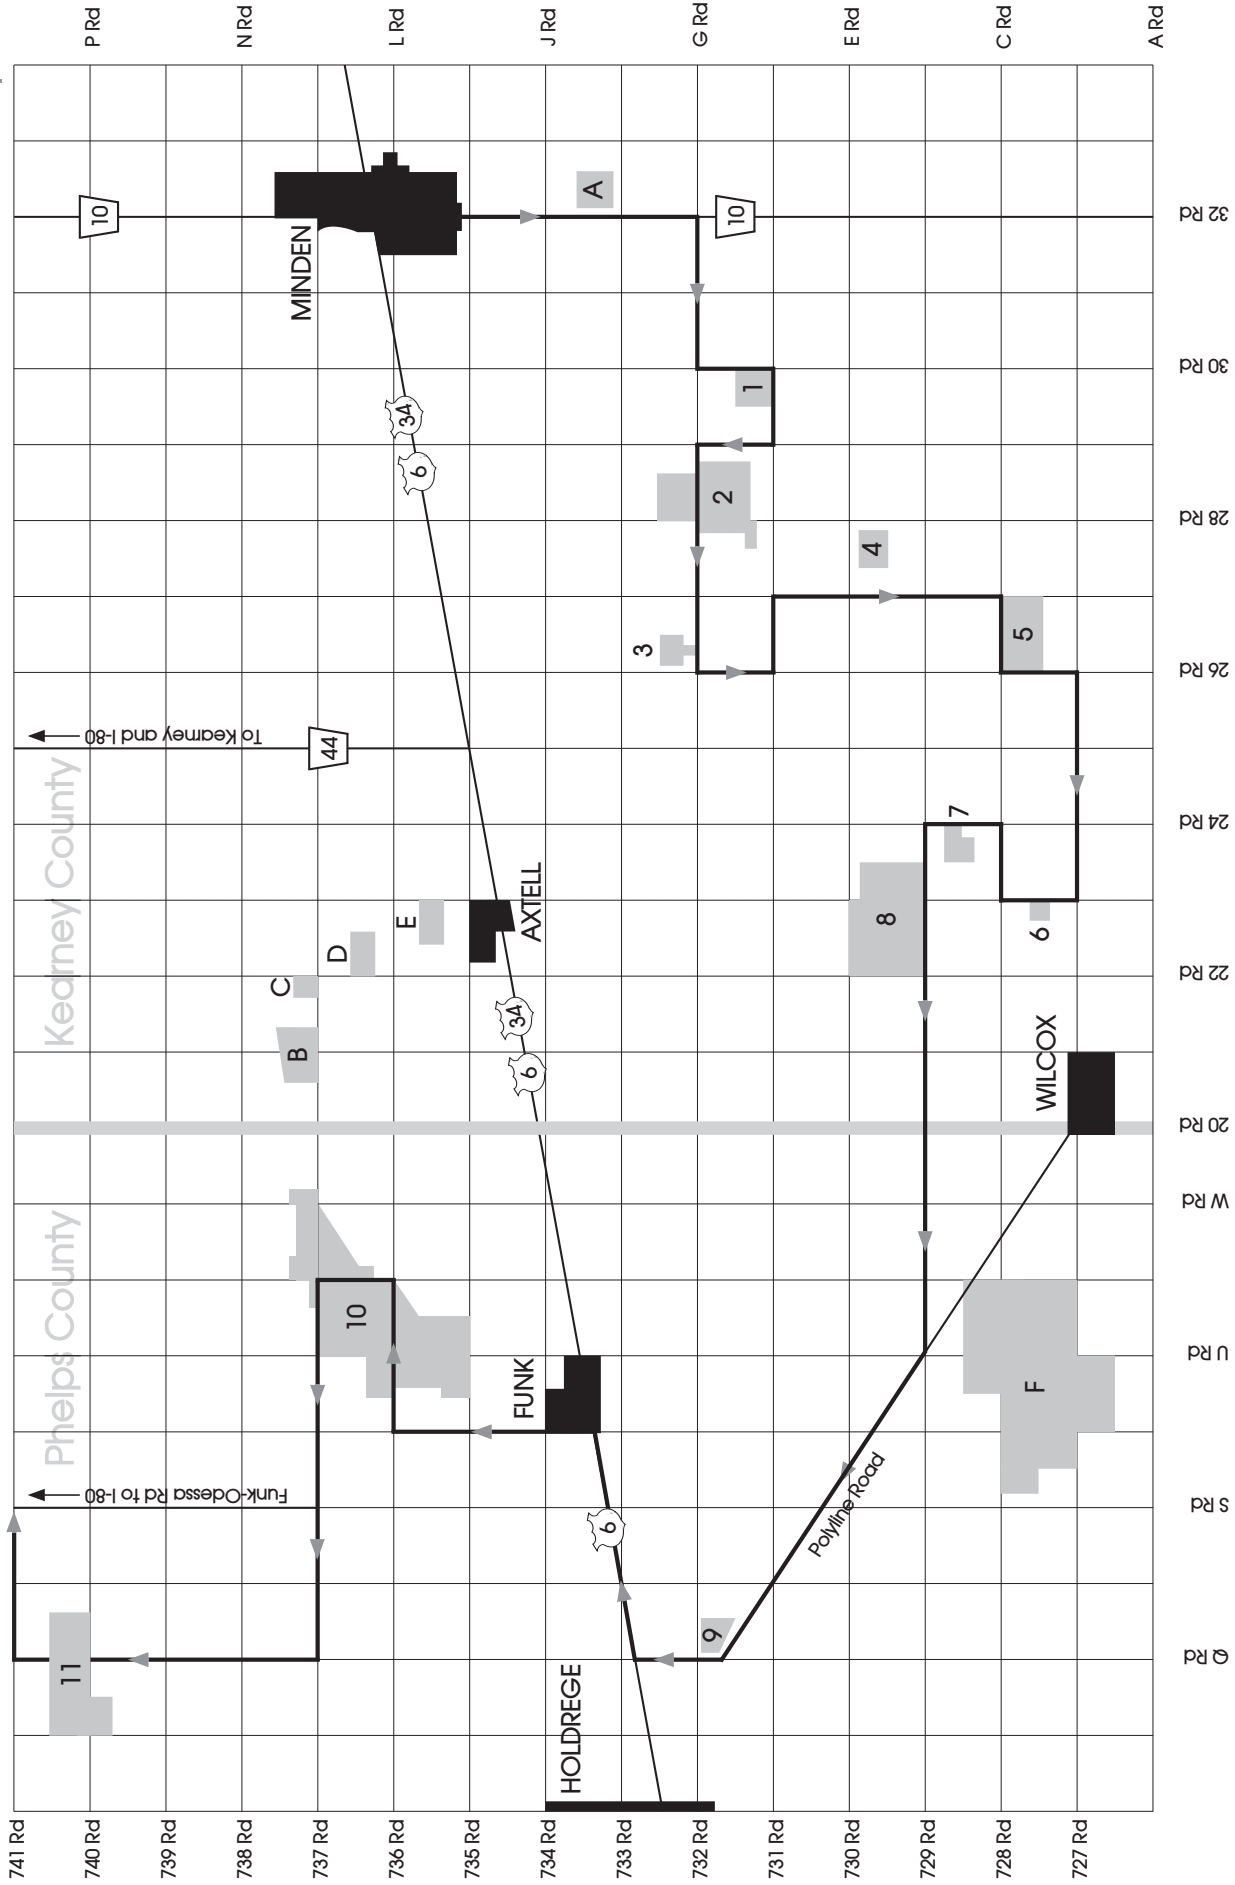

# Western Rainwater Basin Wetlands Driving Tour

North ↑

## Western Driving Tour Key

1. Northeast Sacramento WMA
2. Gleason WPA
3. Bluestem WPA
4. Lindau WPA
5. Clark WPA
6. Frerichs WPA
7. Klideer WPA
8. Prairie Dog WPA
9. Jacobson Wetland (DU)
10. Funk WPA
11. Johnson WPA

## Additional Wetlands

- A. Private Wetlands
- B. Nebr. Dept. of Roads Wetland
- C. Mosaic Wetland
- D. Sacramento-Wilcox WMA