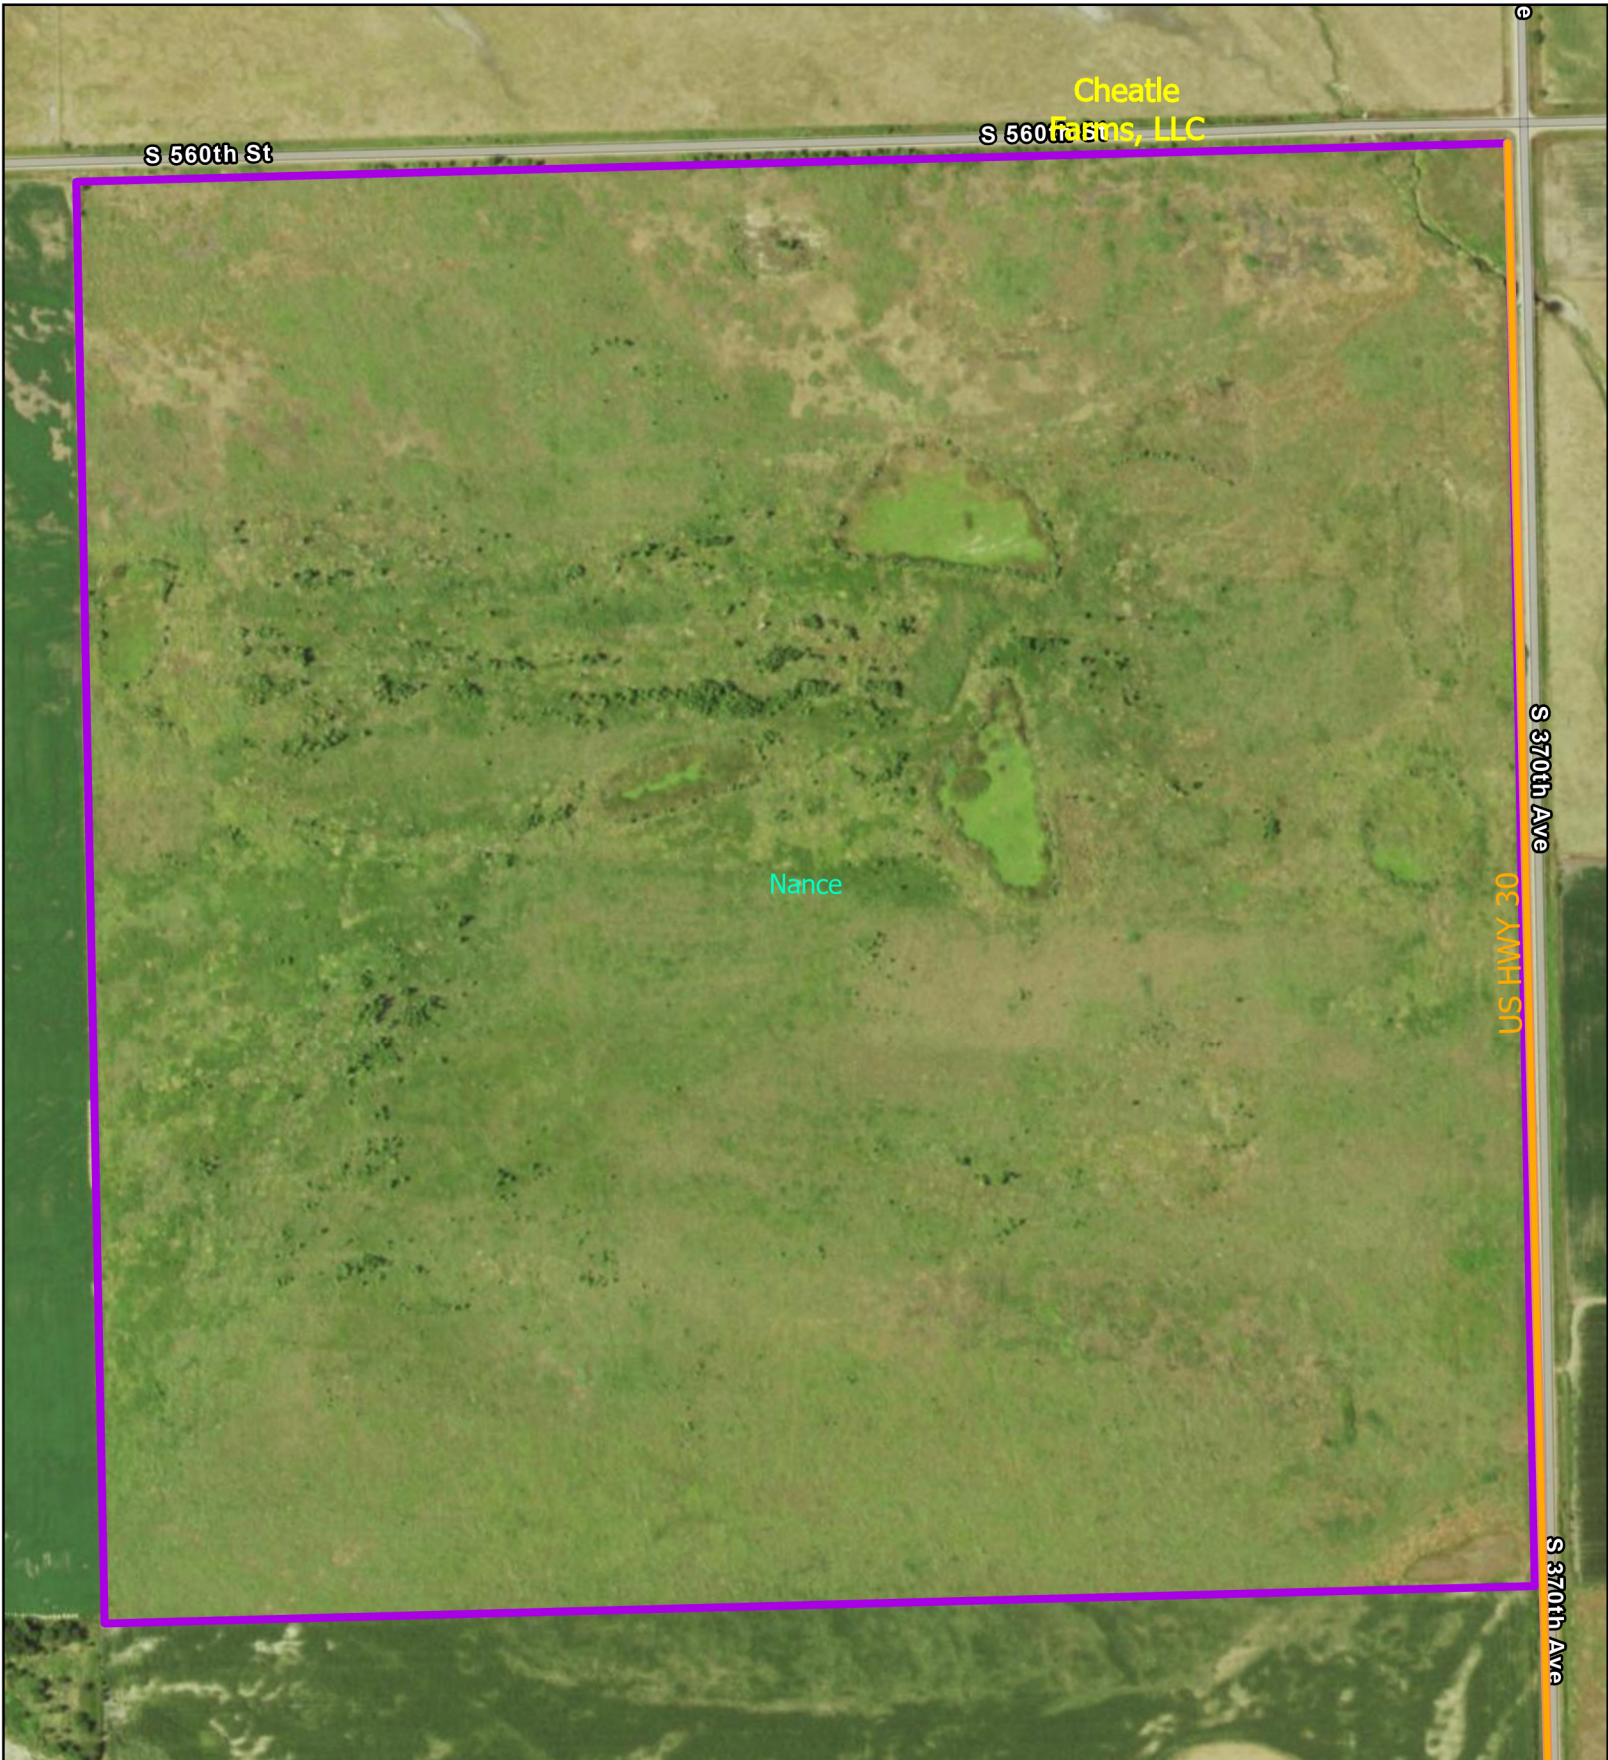

Cheatle Farms, LLC

- Site Boundary
- Wetland Area
- Road

0 0.05 0.1 Miles