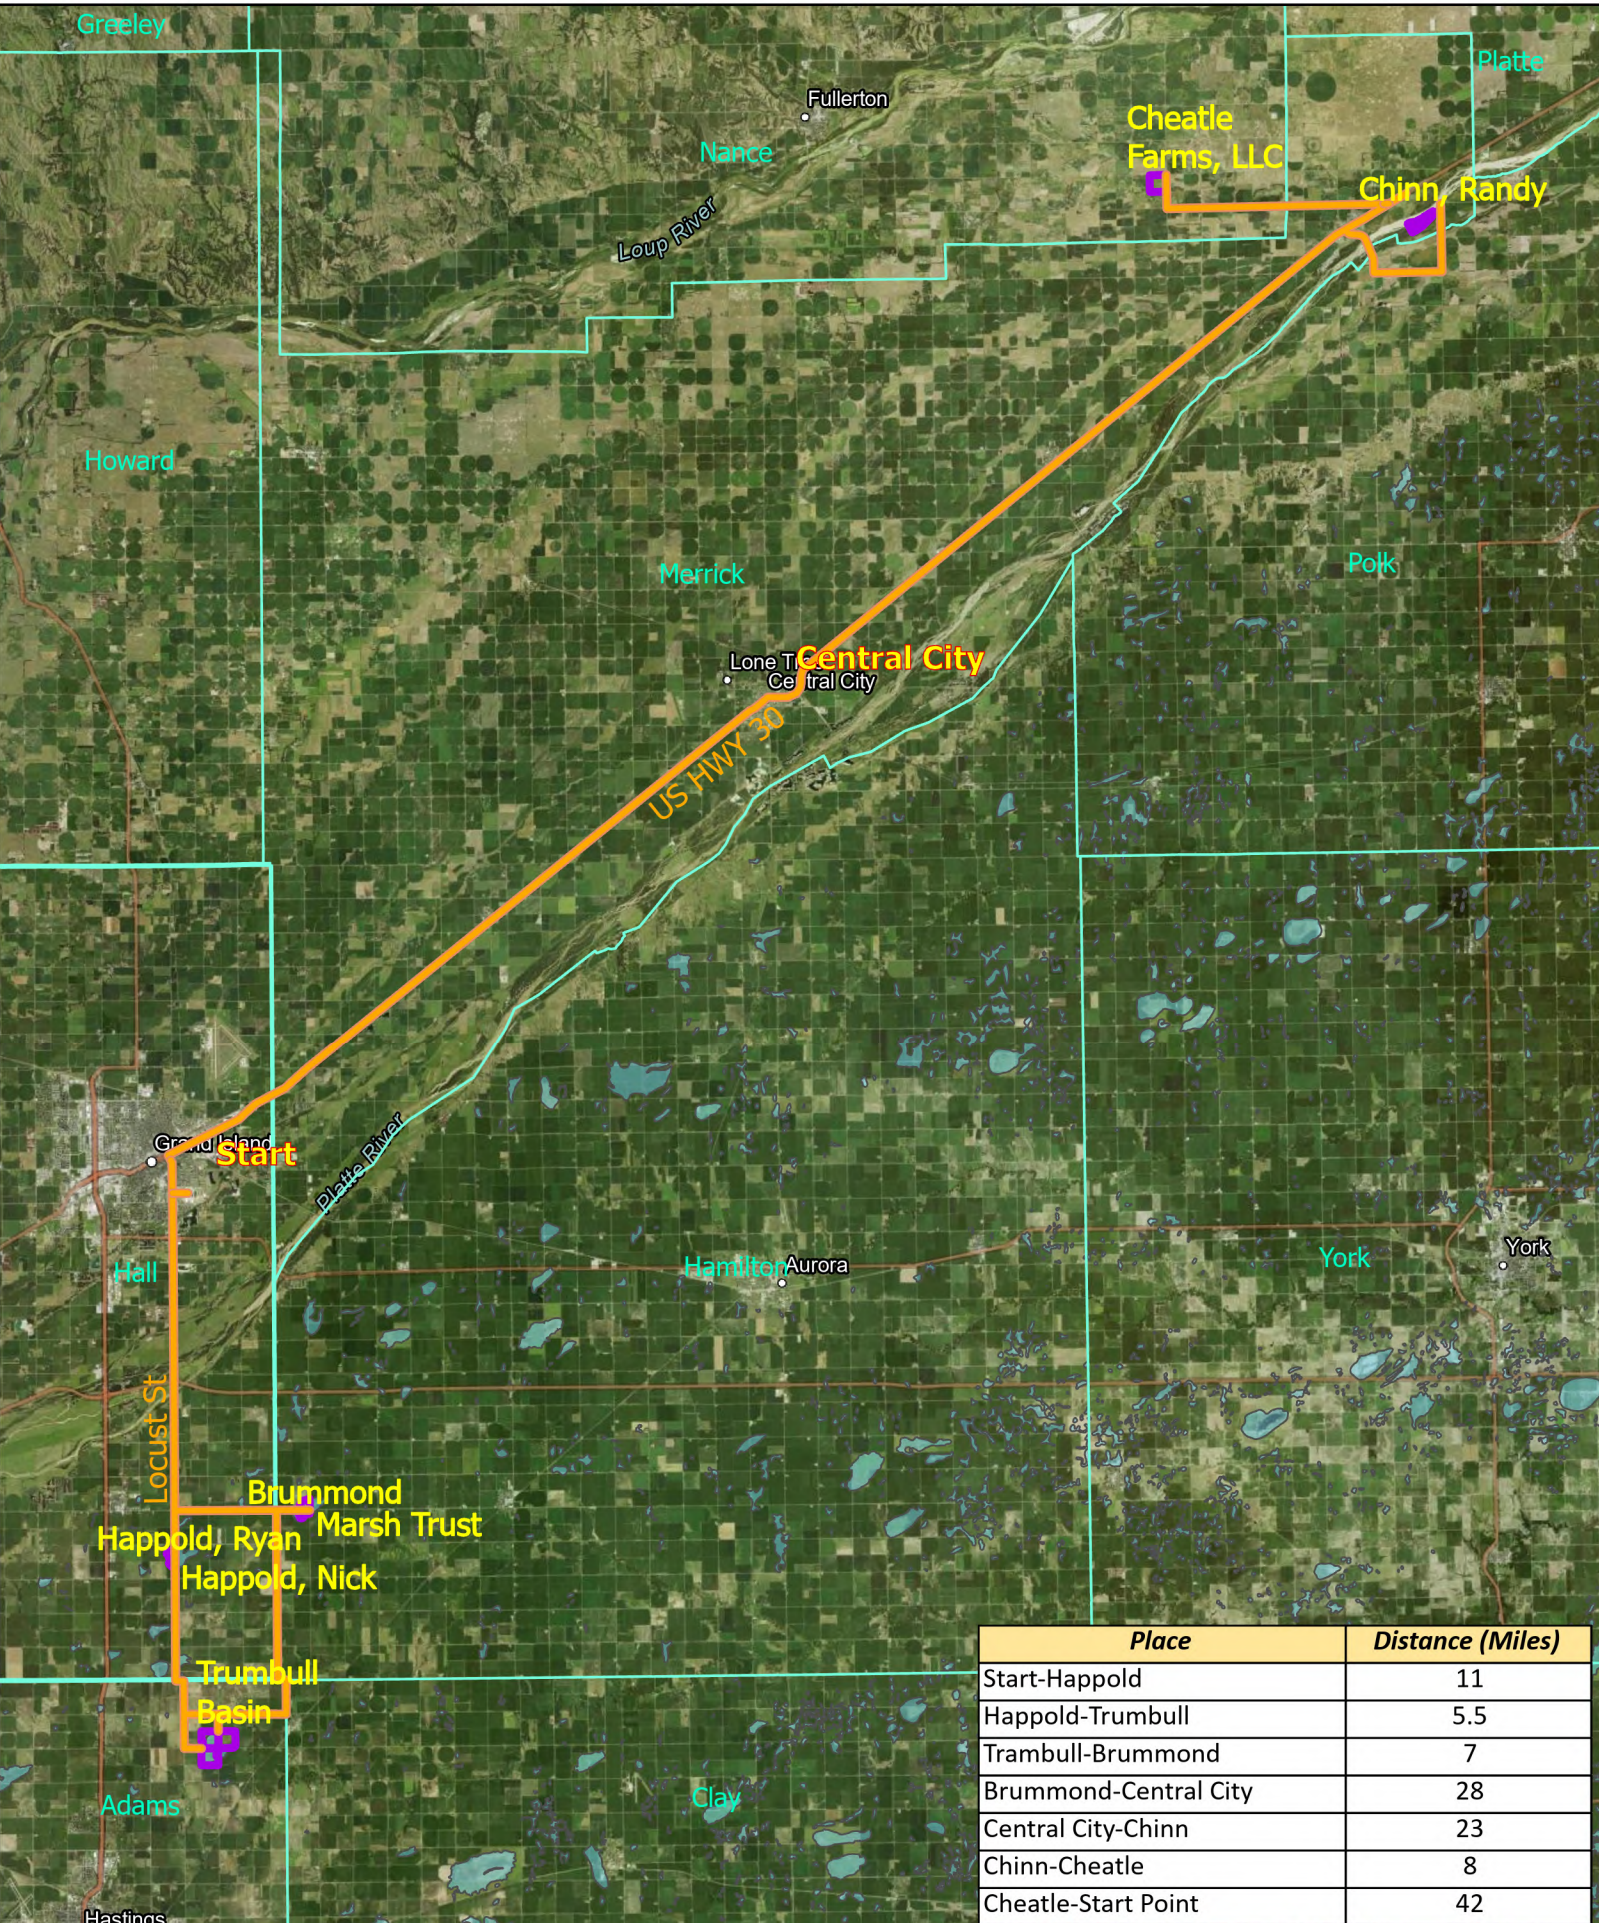

# Sites Route Map

Place	Distance (Miles)
Start-Happold	11
Happold-Trumbull	5.5
Trumbull-Brummond	7
Brummond-Central City	28
Central City-Chinn	23
Chinn-Cheatle	8
Cheatle-Start Point	42

# Nick and Ryan Happold

-  Site Boundary
-  Wetland Area
-  Road

0 0.05 0.1 Miles

# Trumbull Basin

-  Site Boundary
-  Wetland Area
-  Road

0 0.1 0.2 Miles

# Marsh Trust and Brummond

-  Site Boundary
-  Wetland Area
-  Road

0 0.1 0.2 Miles