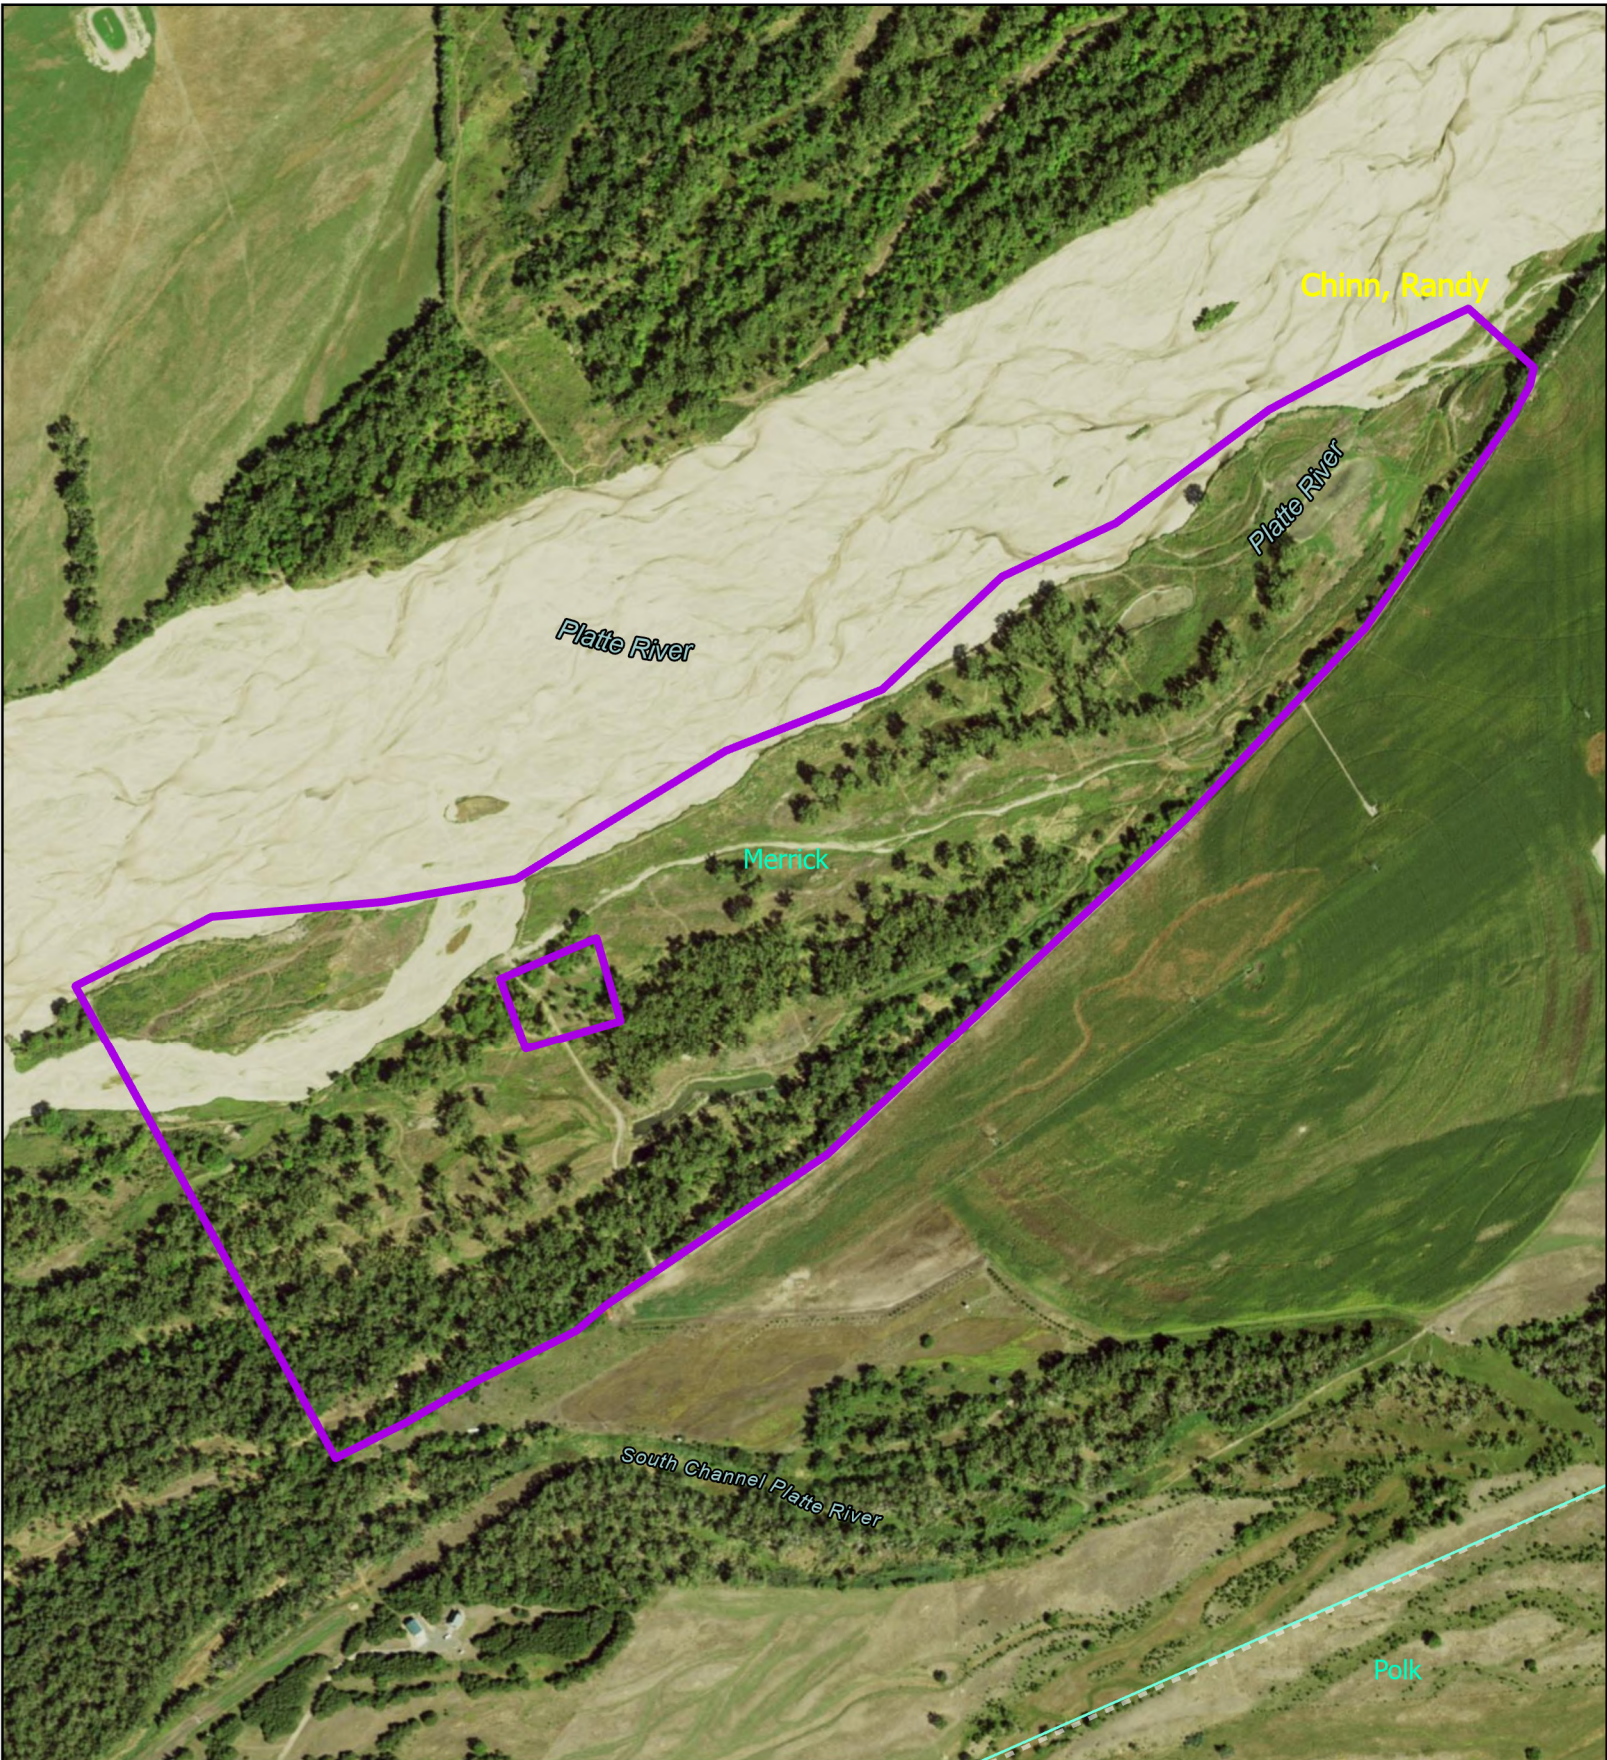

# Nick and Ryan Happold

-  Site Boundary
-  Wetland Area
-  Road

0 0.05 0.1 Miles

# Trumbull Basin

-  Site Boundary
-  Wetland Area
-  Road

0 0.1 0.2 Miles

# Marsh Trust and Brummond

-  Site Boundary
-  Wetland Area
-  Road

0 0.1 0.2 Miles

# Randy Chinn

-  Site Boundary
-  Wetland Area
-  Road

0 0.07 0.15 Miles