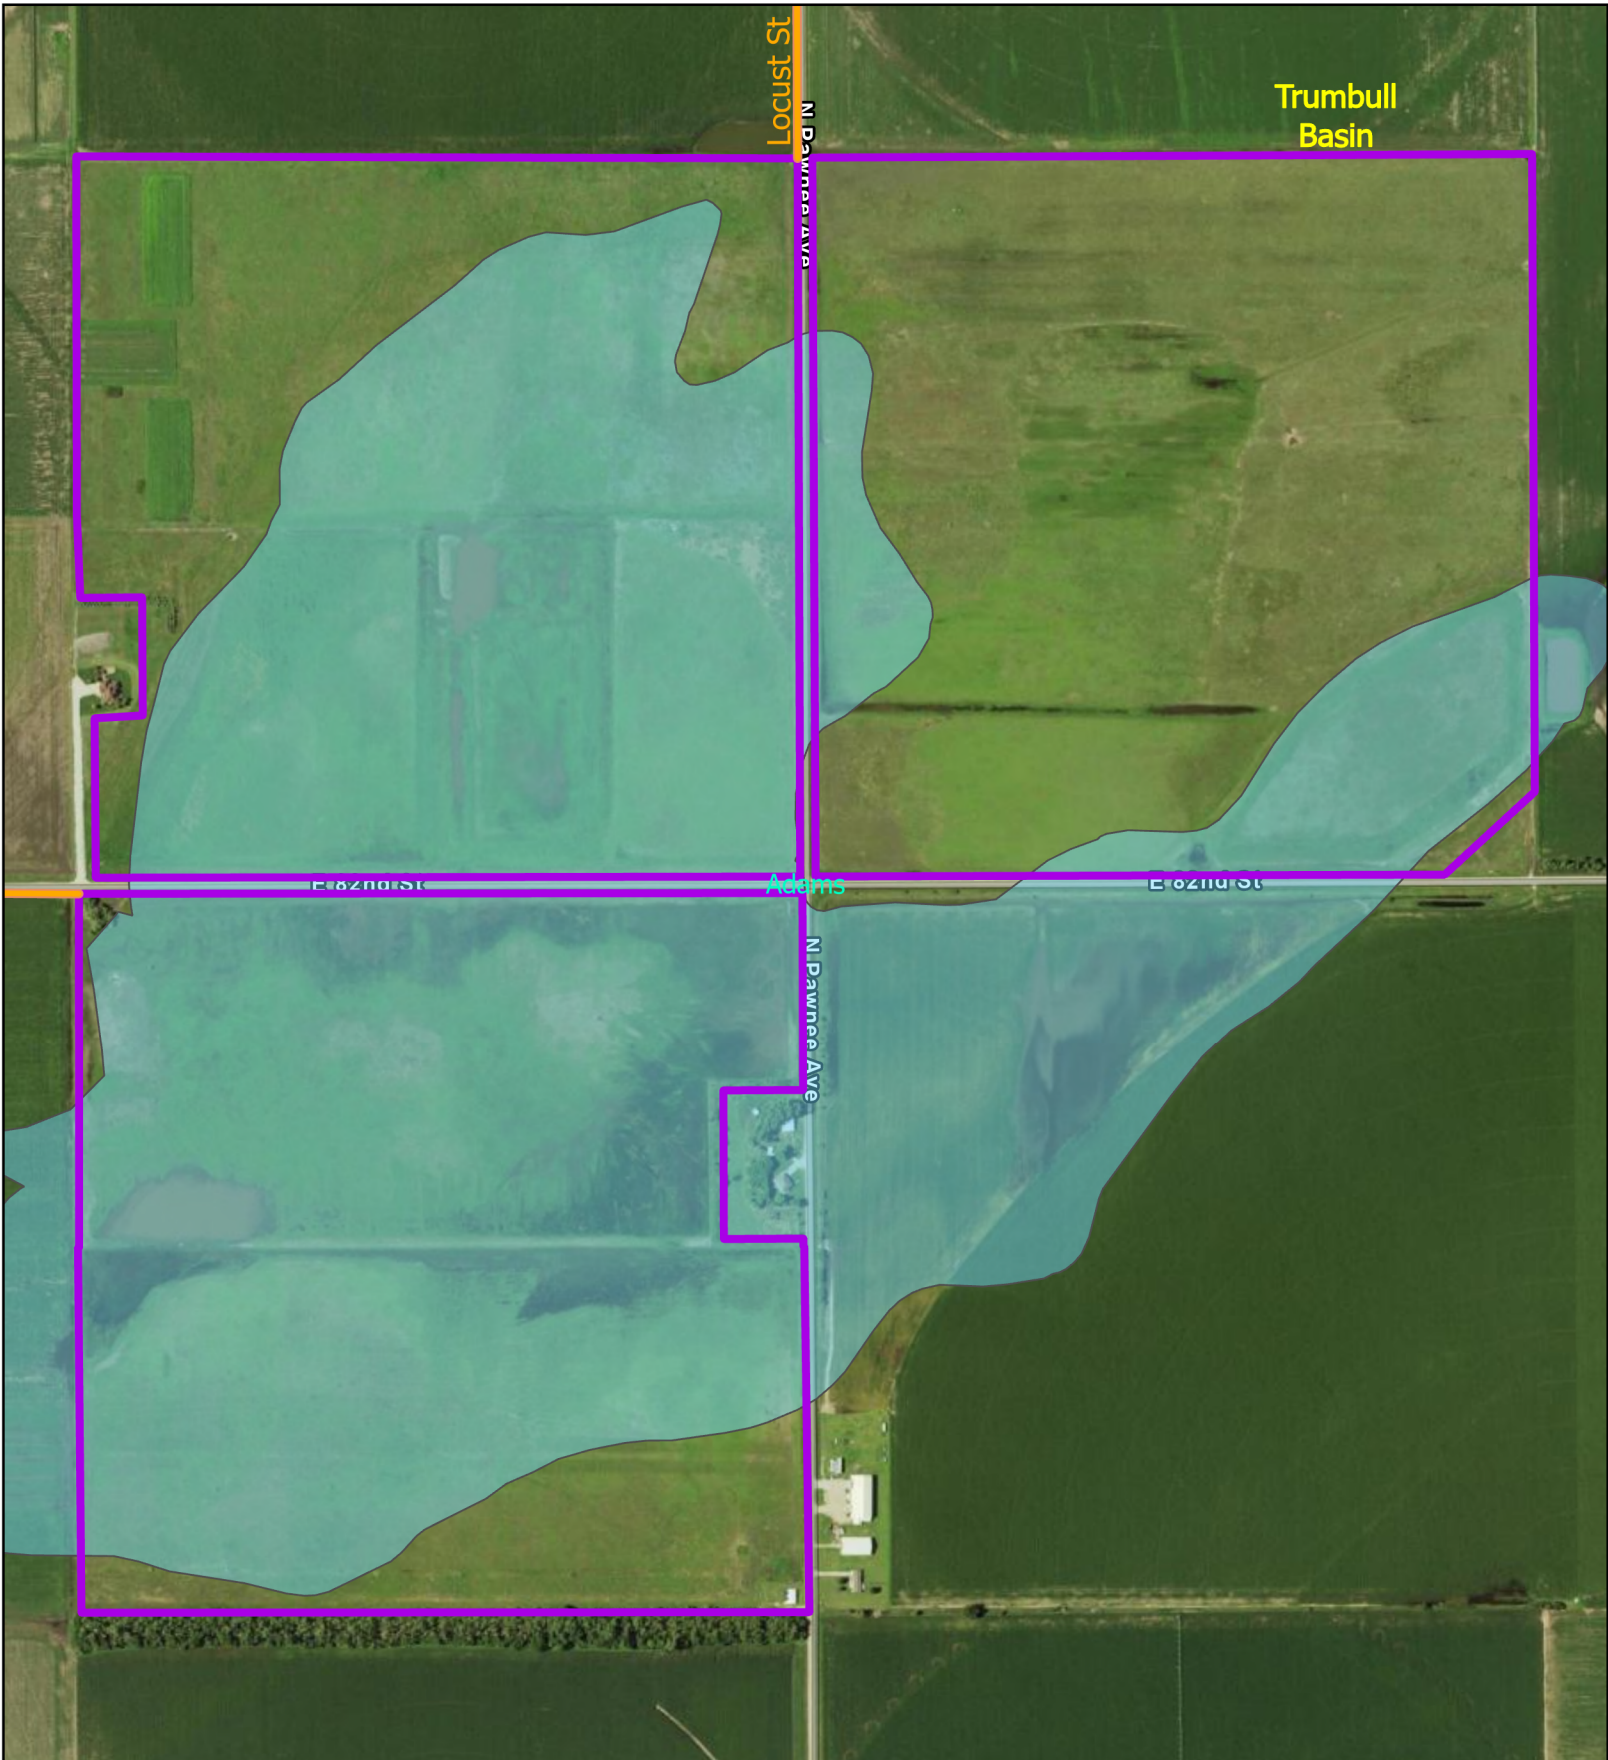

# Nick and Ryan Happold

-  Site Boundary
-  Wetland Area
-  Road

0 0.05 0.1 Miles

# Trumbull Basin

-  Site Boundary
-  Wetland Area
-  Road

0 0.1 0.2 Miles

# Marsh Trust and Brummond

-  Site Boundary
-  Wetland Area
-  Road

0 0.1 0.2 Miles

# Randy Chinn

-  Site Boundary
-  Wetland Area
-  Road

0 0.07 0.15 Miles