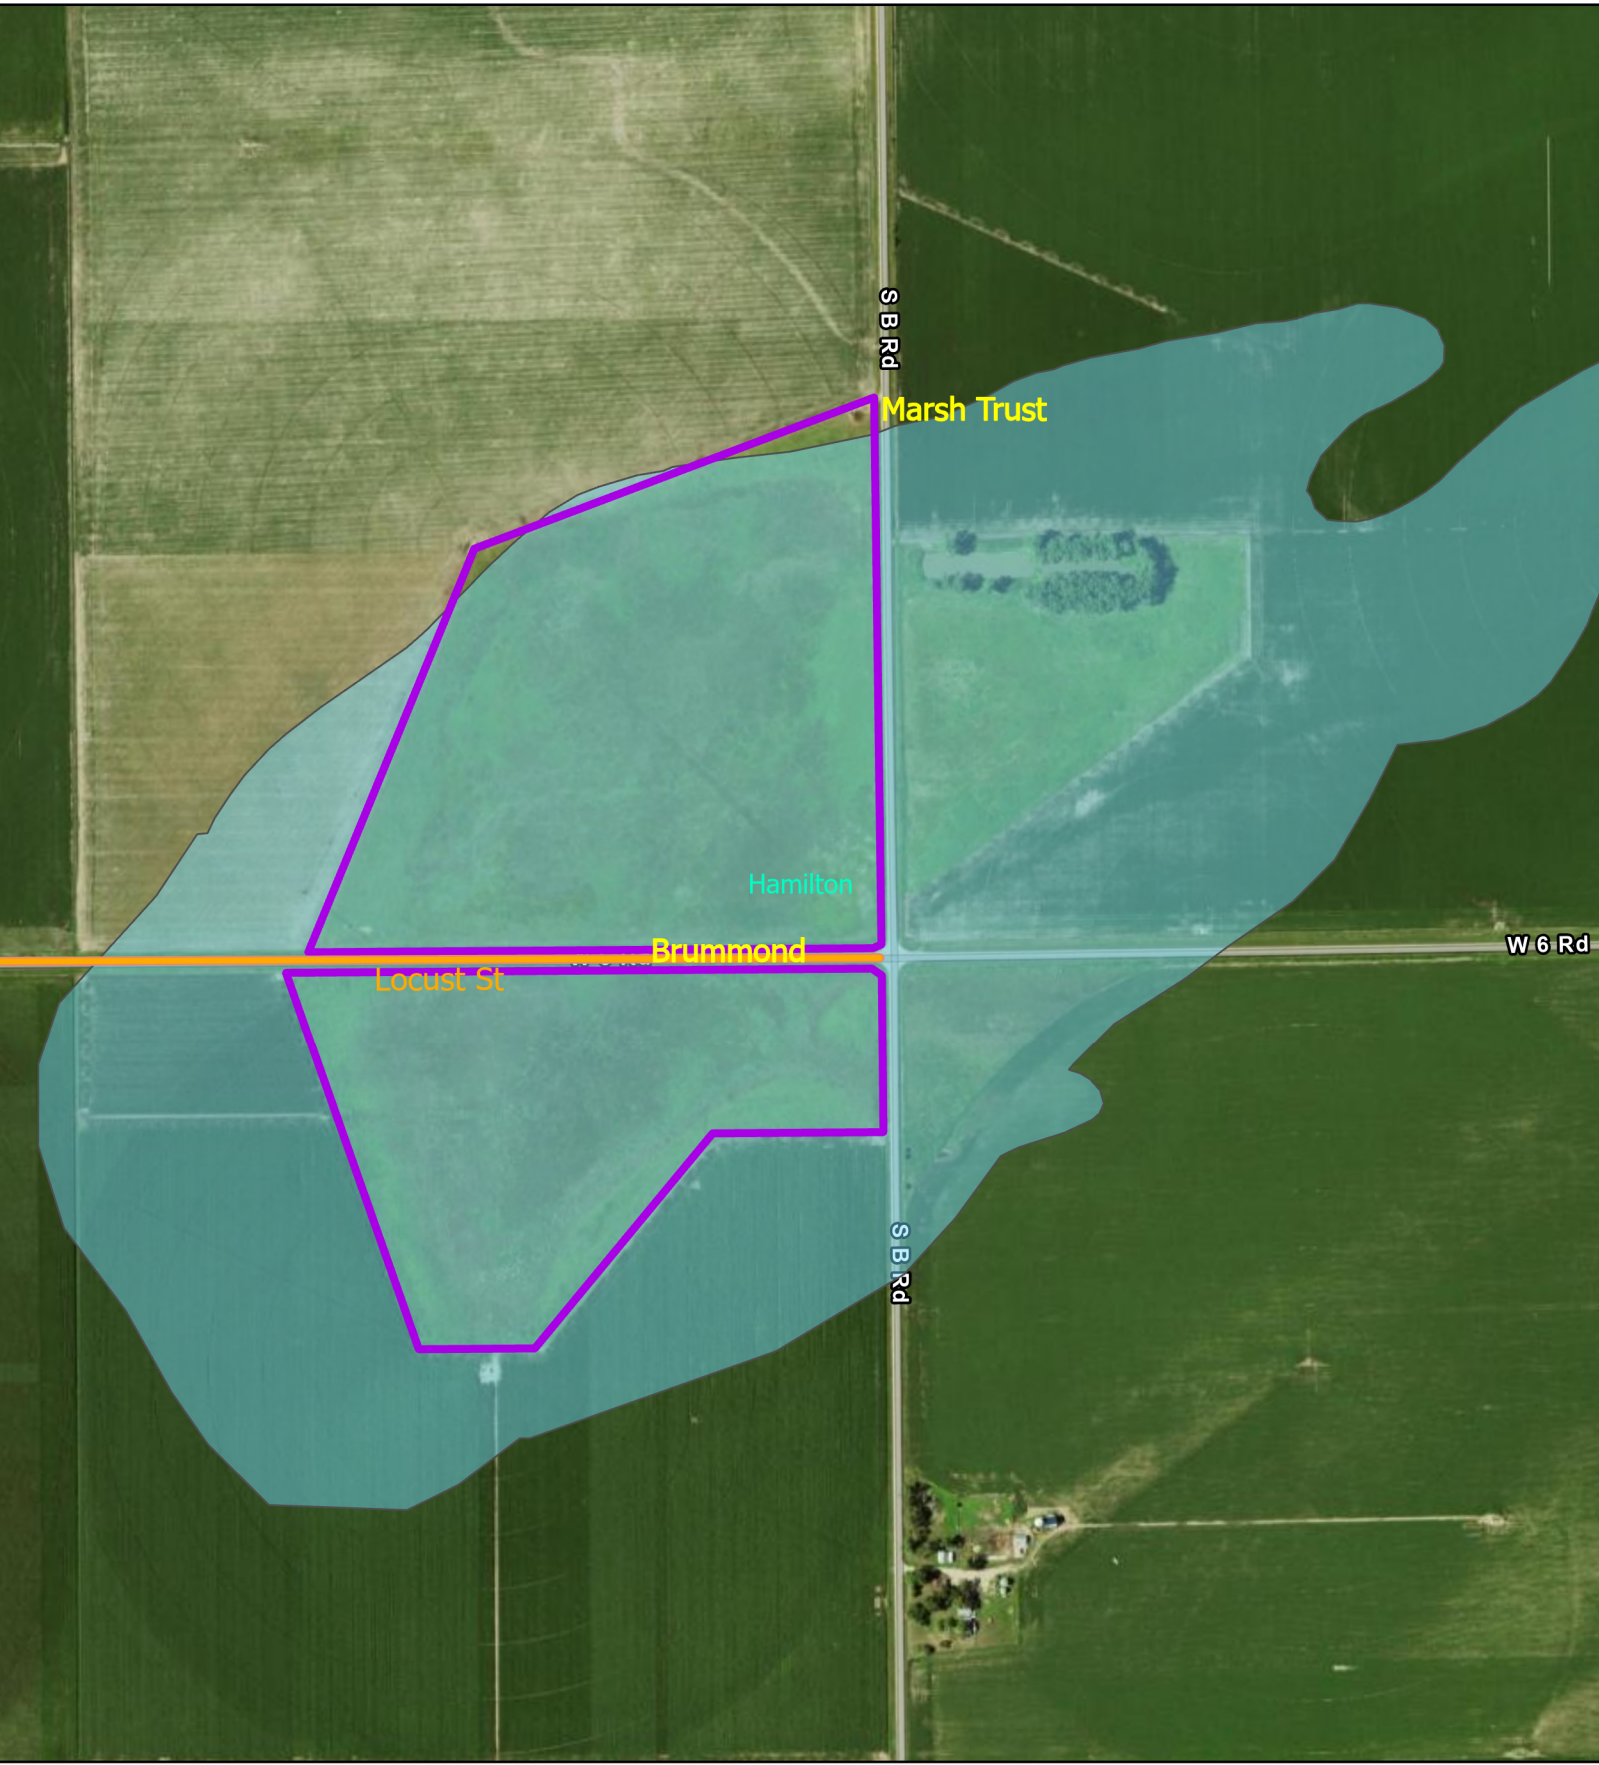

# Nick and Ryan Happold

-  Site Boundary
-  Wetland Area
-  Road

0 0.05 0.1 Miles

# Trumbull Basin

-  Site Boundary
-  Wetland Area
-  Road

0 0.1 0.2 Miles

# Marsh Trust and Brummond

-  Site Boundary
-  Wetland Area
-  Road

0 0.1 0.2 Miles

# Randy Chinn

-  Site Boundary
-  Wetland Area
-  Road

0 0.07 0.15 Miles