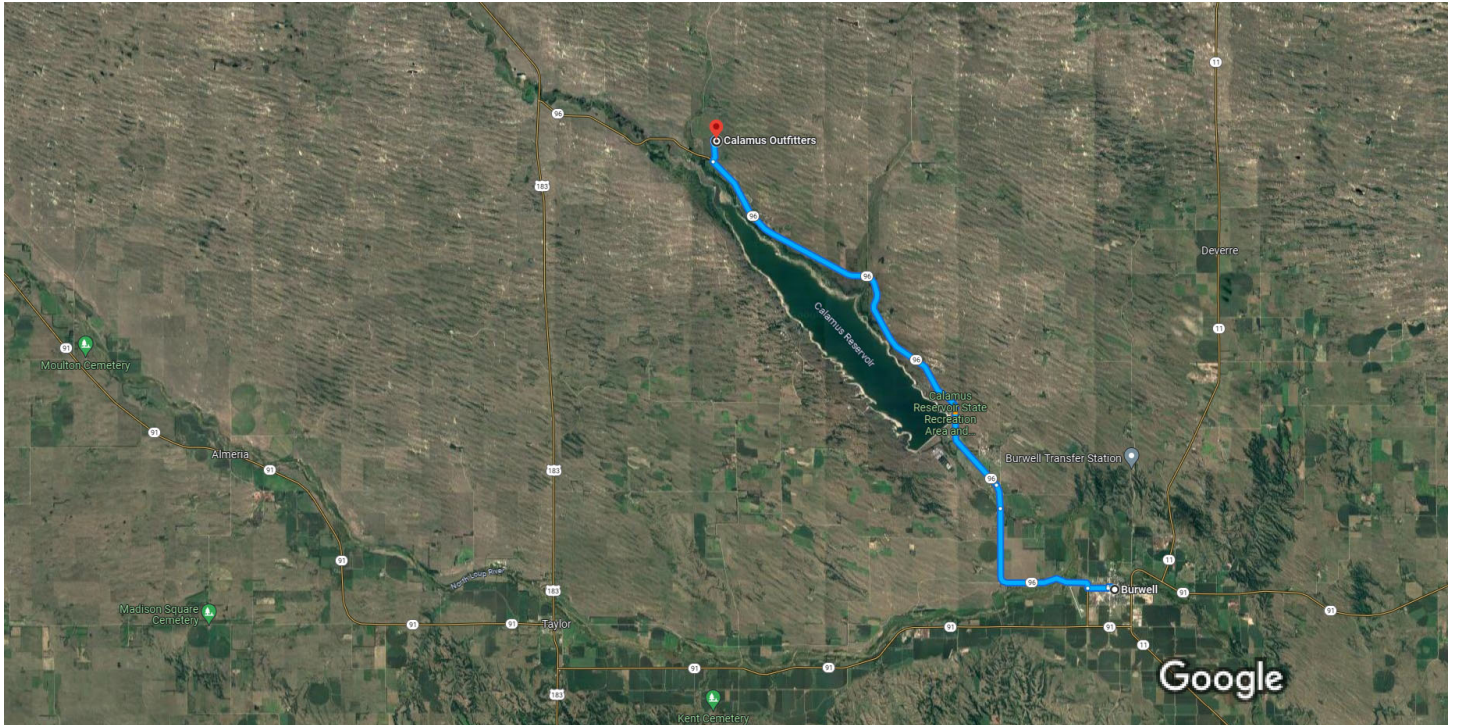

Burwell, Nebraska 68823 to Calamus Outfitters,  
83720 Valley View Ave, Burwell, NE 68823

Drive 16.0 miles, 21 min

Imagery ©2023 TerraMetrics, Map data ©2023 2 mi

Burwell  
Nebraska 68823

Take G St to NE-96 W/13th Ave

- 3 min (0.7 mi)
- ↑ 1. Head north on S 7th Ave toward G St  
154 ft
- ↶ 2. Turn left at the 1st cross street onto G St  
341 ft
- ↷ 3. Turn right onto Grand Ave  
0.1 mi
- ↶ 4. Turn left to stay on Grand Ave  
161 ft
- ↷ 5. Turn right onto G St  
0.5 mi

Continue on NE-96 W to Kent

- 16 min (14.7 mi)
- ↷ 6. Turn right onto NE-96 W/13th Ave  
Continue to follow NE-96 W  
3.7 mi
- ↶ 7. Slight left  
0.6 mi

 8. Slight left onto NE-96 W  
\_\_\_\_\_ 10.4 mi

 9. Turn right onto Valley View Ave  
\_\_\_\_\_ 2 min (0.5 mi)

**Calamus Outfitters**

83720 Valley View Ave, Burwell, NE 68823