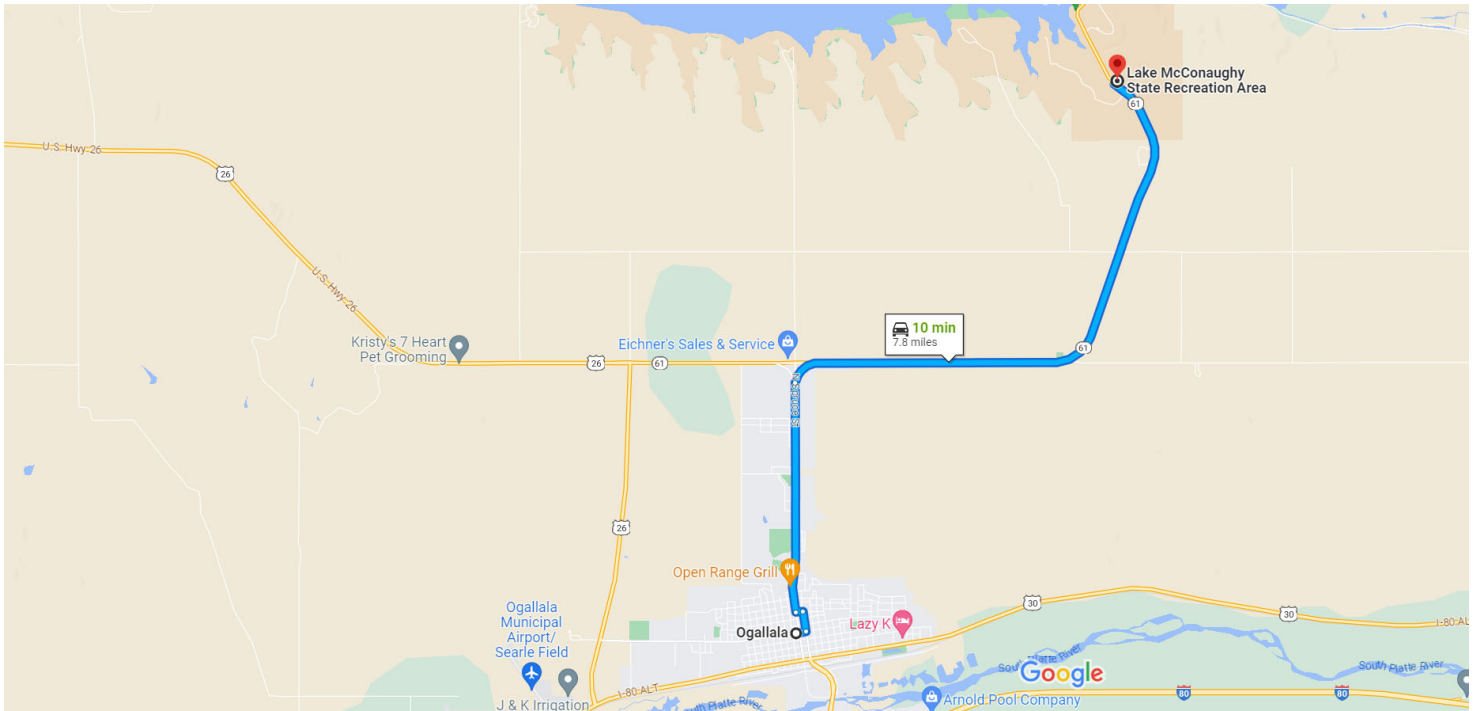

Ogallala, NE to Lake McConaughy State Recreation Area

Drive 7.8 miles, 10 min

Map data ©2023 1 mi

 **via N Spruce St and NE-61 N** **10 min**
Fastest route now due to traffic conditions 7.8 miles

Explore nearby Lake McConaughy State Recreation Area

Restaurants Hotels Gas stations Parking Lots More