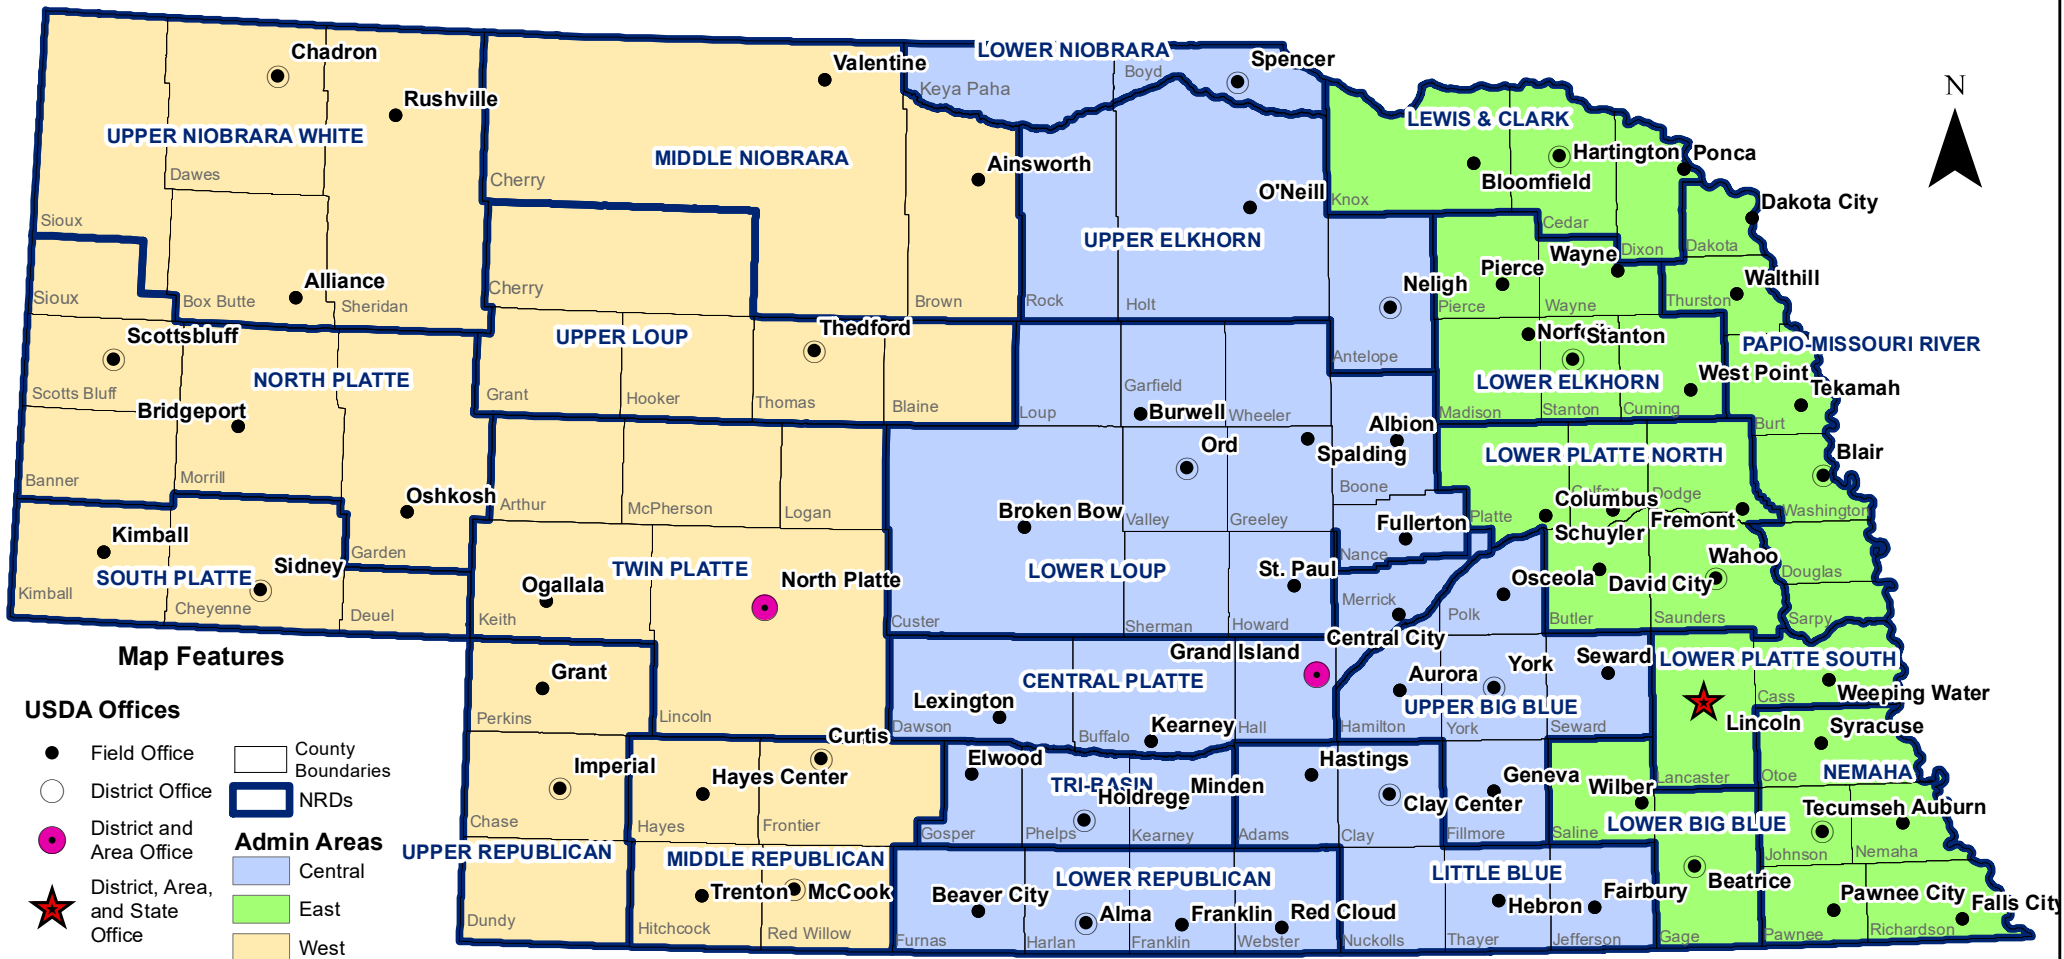

# Current Nebraska NRCS Operations & Area Easement Teams

## West Area

Brian Dierberger - Area Easement Specialist  
- North Platte Area Office

## Central Area

Kaycee Zuschlag - Area Easement Specialist  
- Grand Island Area Office  
Kristi Schleif - Area Easement Specialist  
- Osceola Field Office  
Michelle Steffen - Program Assistant  
- Grand Island Area Office  
Vacant - Partner Habitat Specialist